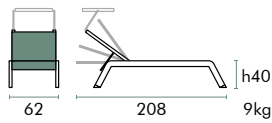

4 year guaranteed

+hygiene

tiles

wood

sand

grass

pebbles

Reclining 4 position sun lounger with optional sunshade. Ideal for beach and garden (sand, grass, other surfaces). Stackable (more than 10pcs).