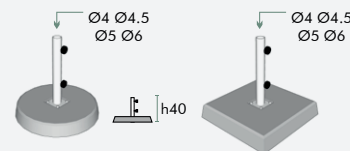

ROUND35

Ø50cm fiber-reinforced concrete weight for beach and terrace umbrellas. 35kg

SQUARE58

50x50cm fiber-reinforced concrete weight for beach and terrace umbrellas. 58kg