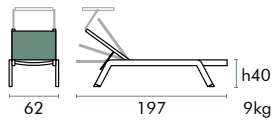

RSLA

leisure

+comfort

tiles

wood

pebbles

Reclining 4 position sun lounger with optional sunshade. Ideal for pool and terrace (concrete and tile surfaces). Stackable (more than 10pcs).

RSL2