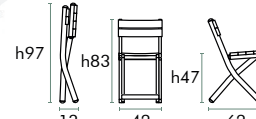

4 years guaranteed

TABLE TOP AND STOOL SEAT: unalterable 10mm HPL sheet with realistic wood finish.

4 years guaranteed

dining

Folding director chair with rounded armrests.

Fixed modular table.

bistrot

Simple and robust folding chair.