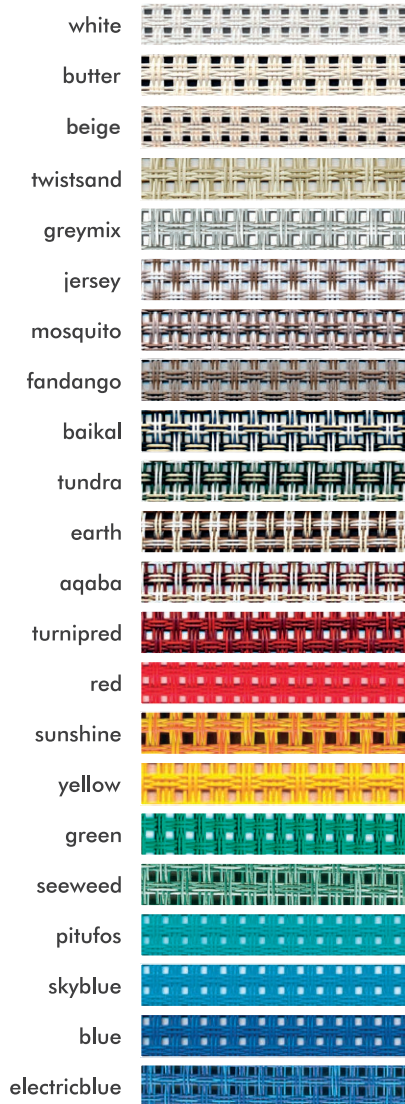

Stackable coffee table with handles
Stackable (more than 10pcs). Available with anodized aluminum frame (+X)

Essential coffee table
Stackable (more than 10pcs).

COFFEETABLE

service tables

TABLE40X40

FRAME & CANVAS COLORS

SUNBED OPENWORK CANVAS, OPTION FOR CHAIRS (+O)

FULL FABRIC CANVAS (+F) AND SUNSHADES

PROFESSIONAL SUNBEDS, TABLES AND CHAIRS

FRAME COLORS
(any RAL color on request)

SILVER
STANDARD
anodization

GLOSSY
WHITE
+C
powder
coating

FRAME COLORS (any RAL color on request)

SILVER

anodization
+X

(RSL and
COFFEETABLE only)

**MATTE
WHITE**

+A
RAL 9010

**MATTE
MUD**

+M

**MATTE
BRONZE**

+Z

**MATTE
ANTHRACITE**

+A
matte powder
coating

SUN LOUNGER CANVAS COLORS

white

twistsand

jersey