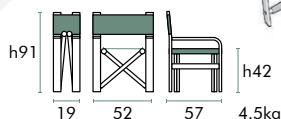

4 years guaranteed

TABLE TOP AND STOOL SEAT: unalterable 10mm HPL sheet with realistic wood finish.

4 years guaranteed

dining

Folding director chair with rounded armrests.

Fixed modular table.

bistrot

Simple and robust folding chair.