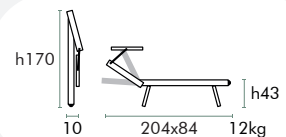

extralarge

Extralarge version of our heavy duty sunbed, larger and longer than standard.

Deep anodized frame (21 micron).