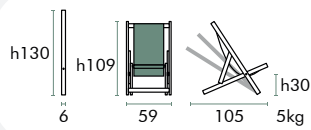

XIX century design folding deckchair, the first piece of furniture in public beaches in the 1950's.

DECKCHAIR