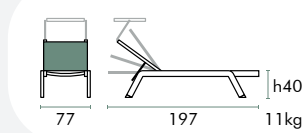

Reclining 4 position sun lounger with armrests and optional sunshade large version. Ideal for pool and terrace (concrete and tile surfaces). Stackable (more than 10pcs).

RSL2XL

deluxe