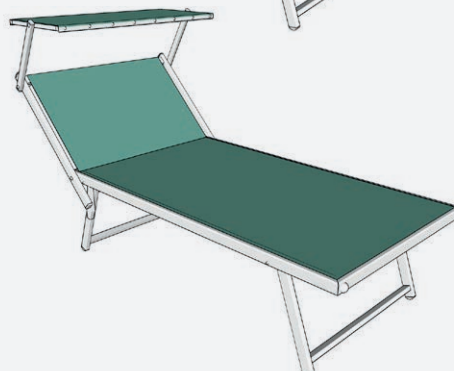

Deep anodized frame (21 micron).

901 VIP

twin

Twin-size sunbed for VIP areas.

Deep anodized frame (21 micron).

Available with higher seat for disabled.

BEACH UMBRELLAS

Genuine Parà Tempotest Mare 220g/sqm
UV stabilized teflon protected yarn-dyed acrylic fabric