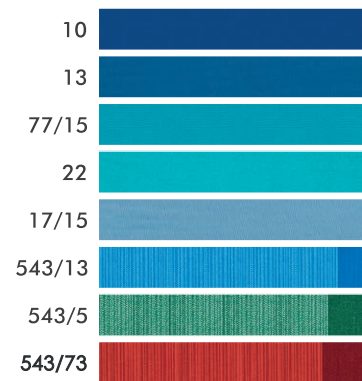

SUNBED OPENWORK CANVAS, OPTION FOR CHAIRS (+O)

FULL FABRIC CANVAS (+F) AND SUNSHADES

PROFESSIONAL SUNBEDS, TABLES AND CHAIRS

FRAME COLORS
(any RAL color on request)

SILVER
STANDARD
anodization

GLOSSY
WHITE
+C
powder
coating

PVC coated, yarn dyed, UV stabilized high resistance polyester canvas

BEACH UMBRELLAS CANOPY COLORS

Genuine Parà Tempotest Mare 220g/sqm UV stabilized teflon protected yarn-dyed acrylic fabric

STACKABLE LOUNGERS