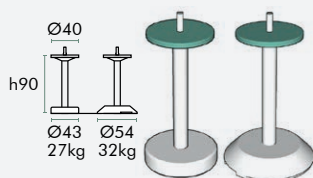

POOLSTAND25
POOLSTAND30

Umbrella stand with 25Kg or 30Kg polypropylene coated concrete weight and Ø40cm UV-stabilized table.