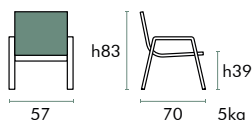

TABLE TOP: unalterable 12mm HPL sheet with realistic wood finish.

patio set

ARMCHAIR

Stackable armchair with armrests.

SOFA

Double seat stackable sofa with armrests.

TEATABLE

Fixed teatable for patio set.