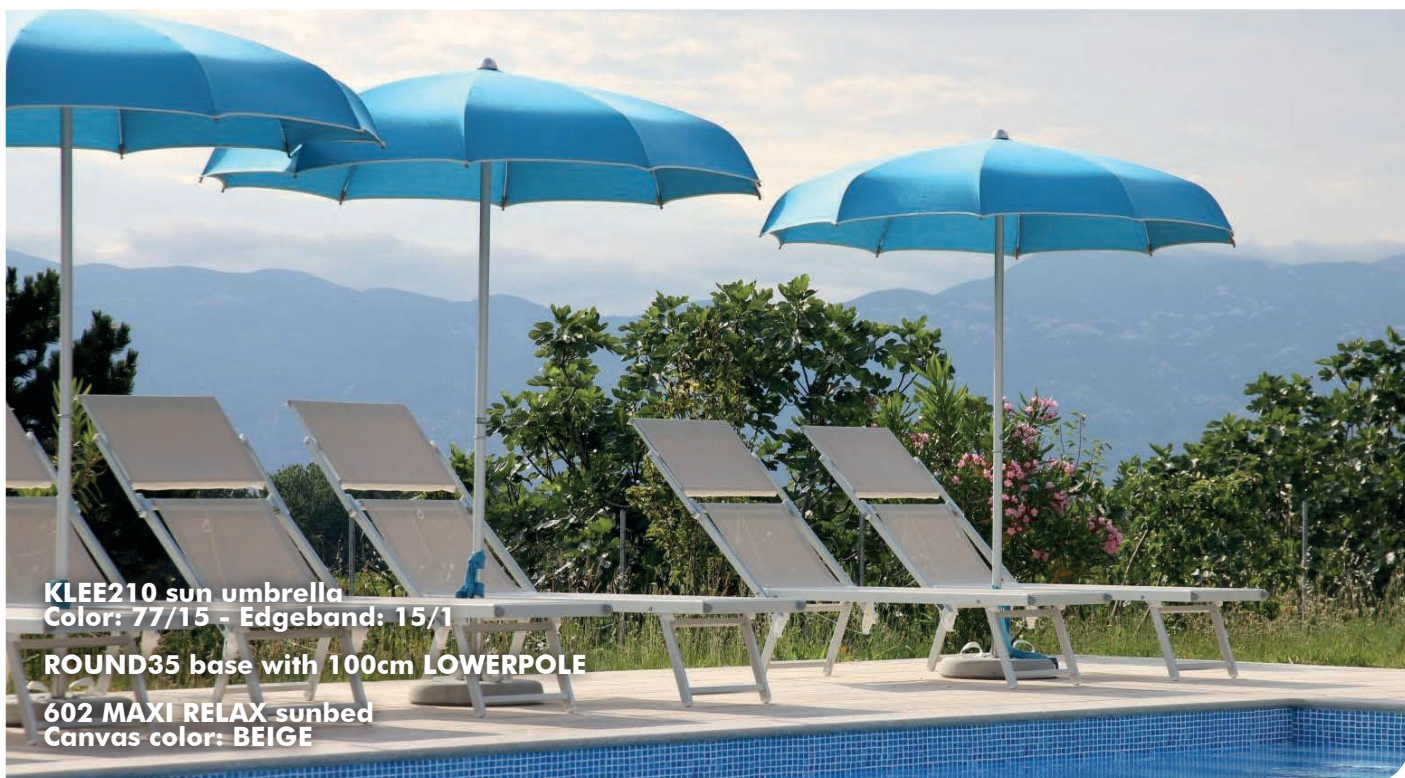

PROFESSIONAL SUNBEDS

KLEE210 sun umbrella
Color: 77/15 - Edgeband: 15/1
ROUND35 base with 100cm LOWERPOLE
602 MAXI RELAX sunbed
Canvas color: BEIGE