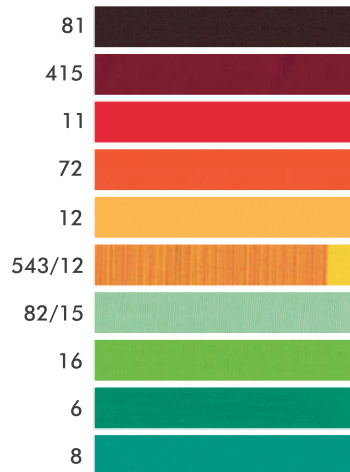

Stackable coffee table with handles
Stackable (more than 10pcs). Available with anodized aluminum frame (+X)

Essential coffee table
Stackable (more than 10pcs).

COFFEETABLE

service tables

TABLE40X40

FRAME & CANVAS COLORS

SUNBED OPENWORK CANVAS, OPTION FOR CHAIRS (+O)

FULL FABRIC CANVAS (+F) AND SUNSHADES

PROFESSIONAL SUNBEDS, TABLES AND CHAIRS

FRAME COLORS
(any RAL color on request)

SILVER
STANDARD
anodization

GLOSSY
WHITE
+C
powder
coating

PVC coated, yarn dyed, UV stabilized high resistance polyester canvas

BEACH UMBRELLAS CANOPY COLORS

Genuine Parà Tempotest Mare 220g/sqm UV stabilized teflon protected yarn-dyed acrylic fabric

STACKABLE LOUNGERS