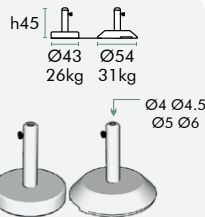

POLESTAND25
POLESTAND30

Central pole stand with 25Kg or 30Kg polypropylene coated concrete weight. Support for h95cm pole extension.