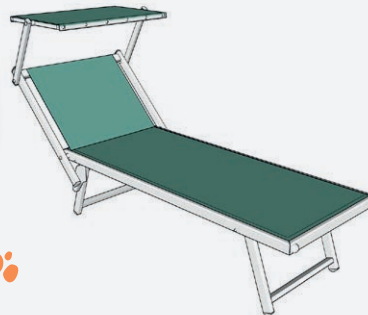

CANVAS: CATAS certified UV stabilized yarn-dyed PVC-coated high resistance polyester. OEKO TEX - STANDARD 100 certified for absence of harmful substances. Cushion not required. **4 year guaranteed**

RELAX SYSTEM: 501, 601 and 602 MAXI sunbeds are equipped with RELAX hand-safe system, a spacer between moving frames that eliminates dangerous cutting points.

tiles

wood

sand

grass

pebbles

501 RELAX

standard

Our best seller lightweight niko sunbed with the best price/quality ratio. With RELAX hand-safe system. Ideal for sandy beaches and swimming pools.

601 RELAX

heavy

The original niko heavy-duty folding sunbed made with a stronger structure. With RELAX hand-safe system. Ideal for stone and grass surfaces.

Deep anodized frame (21 micron).

602 MAXI RELAX

maxi

Stronger and longer version of our niko sunbed for increased comfort.

With RELAX hand-safe system.

Deep anodized frame (21 micron).

Available with higher seat for disabled.

701 BIG

extralarge

Extralarge version of our heavy duty sunbed, larger and longer than standard.