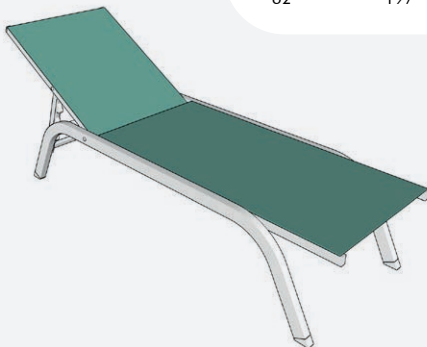

Available with anodized aluminum frame (+X).

pebbles

RSL

comfort

Reclining 4 position sun lounger with armrests and optional sunshade. Ideal for beach and garden (sand, grass, other surfaces). Stackable (more than 10pcs).

RSLA

leisure

+comfort

tiles

wood

pebbles

Reclining 4 position sun lounger with optional sunshade. Ideal for pool and terrace (concrete and tile surfaces). Stackable (more than 10pcs).

RSL2