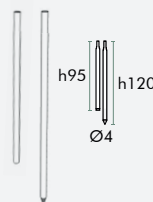

100cm Ø40cm anodized aluminum lower pole extension (not required for PICASSO +H and POOLSTAND).