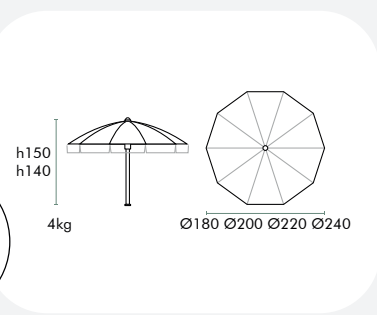

AVAILABLE WITH OR WITHOUT VALANCE

MIRO

classic

The original sun umbrella for public beach and swimming pools, icon of relaxation.

Ø40mm deep anodized aluminum central pole with integrated wind blocker, 10xØ5mm plastic coated armonic steel ribs. Diamante® hand-safe simplified closing system, UV protected self-lubricated nylon-graphite. This umbrella requires a stand.

10 year guaranteed

BEST SELLER

KLEE

curve

Extended shadow curved ribs umbrella ideal in windy areas, silent and extremely stable.

Ø40mm deep anodized aluminum central pole with integrated wind blocker, 10xØ5mm plastic coated armonic curved steel ribs. Diamante® hand-safe simplified closing system, UV protected self-lubricated nylon-graphite. This umbrella requires a stand.

10 year guaranteed

AVAILABLE WITH VALANCE (+V)

PICASSO

medium

Large beach umbrella with reinforced structure.

Ø45mm deep anodized aluminum central pole with wind blocker bolt, 18x23x13mm deep anodized aluminum ribs. Diamante® hand-safe simplified closing system, UV protected self-lubricated nylon-graphite. Includes air vent - h165-185cm high umbrellas require a stand - available with full-size pole h250-300cm (+H). Available with or without valance.

10 year guaranteed

BEACH UMBRELLA STANDS

POLYPROPYLENE STANDS

Beach umbrella professional stands made with primary UV-stabilized polypropylene.

LOWER POLES

LOWERP100
LOWERP120

CONCRETE AND STAINLESS STEEL STANDS

Stainless steel support for Ø4, Ø4.5, Ø5 and Ø6cm central pole with wind blocker (knob or hexagon socket head screw).

BEACHSTAND

120cm polypropylene sand pipe to be buried on sand or soil with Ø40cm UV-stabilized table.

POOLSTAND25
POOLSTAND30