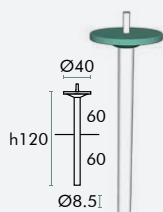

tiles

wood

LOWER POLES

LOWERP100
LOWERP120

CONCRETE AND STAINLESS STEEL STANDS

Stainless steel support for Ø4, Ø4.5, Ø5 and Ø6cm central pole with wind blocker (knob or hexagon socket head screw).

BEACHSTAND