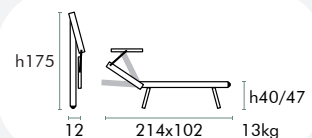

twin

Twin-size sunbed for VIP areas.

Deep anodized frame (21 micron).

Available with higher seat for disabled.