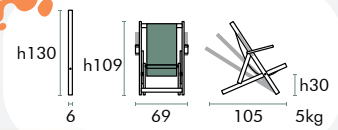

deckchair

Folding deckchair with armrests.

DECKARM