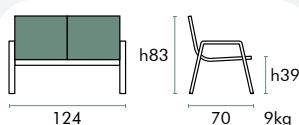

TABLE TOP: unalterable 12mm HPL sheet with realistic wood finish.

patio set

ARMCHAIR

Stackable armchair with armrests.

SOFA

Double seat stackable sofa with armrests.

TEATABLE

Fixed teatable for patio set.