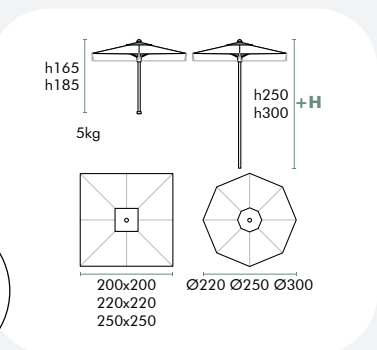

twist-n-lock system

wind blocker bolt

BEACH UMBRELLA STANDS

POLYPROPYLENE STANDS

Beach umbrella professional stands made with primary UV-stabilized polypropylene.

LOWER POLES

LOWERP100
LOWERP120

CONCRETE AND STAINLESS STEEL STANDS

Stainless steel support for Ø4, Ø4.5, Ø5 and Ø6cm central pole with wind blocker (knob or hexagon socket head screw).

BEACHSTAND

120cm polypropylene sand pipe to be buried on sand or soil with Ø40cm UV-stabilized table.