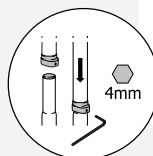

wind blocker bolt

BEACH UMBRELLA STANDS

POLYPROPYLENE STANDS

Beach umbrella professional stands made with primary UV-stabilized polypropylene.

LOWER POLES

LOWERP100
LOWERP120

CONCRETE AND STAINLESS STEEL STANDS

Stainless steel support for Ø4, Ø4.5, Ø5 and Ø6cm central pole with wind blocker (knob or hexagon socket head screw).