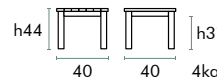

Stackable coffee table with handles
Stackable (more than 10pcs). Available with anodized aluminum frame (+X)

Essential coffee table
Stackable (more than 10pcs).

COFFEETABLE

service tables

TABLE40X40

FRAME & CANVAS COLORS