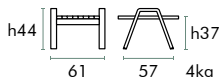

Stackable coffee table with handles
Stackable (more than 10pcs). Available with anodized aluminum frame (+X)

Essential coffee table
Stackable (more than 10pcs).

COFFEETABLE

service tables

TABLE40X40

FRAME & CANVAS COLORS