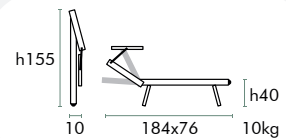

heavy

The original niko heavy-duty folding sunbed made with a stronger structure. With RELAX hand-safe system. Ideal for stone and grass surfaces.

Deep anodized frame (21 micron).