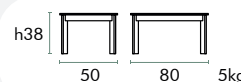

TABLE TOP: unalterable 12mm HPL sheet with realistic wood finish.

patio set

ARMCHAIR

Stackable armchair with armrests.

SOFA

Double seat stackable sofa with armrests.

TEATABLE

Fixed teatable for patio set.