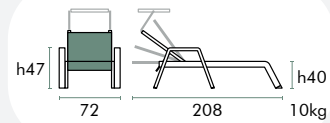

Reclining 4 position sun lounger with armrests and optional sunshade. Ideal for beach and garden (sand, grass, other surfaces). Stackable (more than 10pcs).

RSLA

leisure

+comfort

tiles

wood

pebbles