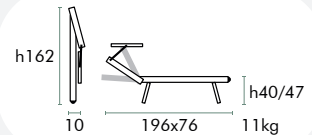

maxi

Stronger and longer version of our niko sunbed for increased comfort.

With RELAX hand-safe system.

Deep anodized frame (21 micron).

Available with higher seat for disabled.