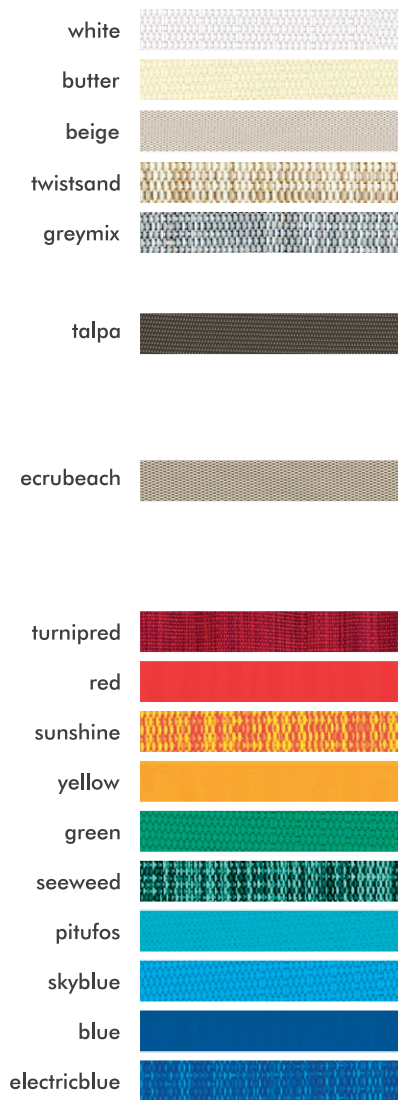

Stackable coffee table with handles
Stackable (more than 10pcs). Available with anodized aluminum frame (+X)

Essential coffee table
Stackable (more than 10pcs).

COFFEETABLE

service tables

TABLE40X40

FRAME & CANVAS COLORS

SUNBED OPENWORK CANVAS, OPTION FOR CHAIRS (+O)

FULL FABRIC CANVAS (+F) AND SUNSHADES

PROFESSIONAL SUNBEDS, TABLES AND CHAIRS

FRAME COLORS
(any RAL color on request)

SILVER
STANDARD
anodization

GLOSSY
WHITE
+C
powder
coating

FRAME COLORS (any RAL color on request)

SILVER

anodization
+X

(RSL and
COFFEETABLE only)

**MATTE
WHITE**

+A
RAL 9010

**MATTE
MUD**

+M

**MATTE
BRONZE**

+Z

**MATTE
ANTHRACITE**

+A
matte powder
coating

SUN LOUNGER CANVAS COLORS

white

twistsand

jersey