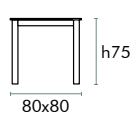

4 years guaranteed

TABLE TOP AND STOOL SEAT: unalterable 10mm HPL sheet with realistic wood finish.

4 years guaranteed

dining

Folding director chair with rounded armrests.

Fixed modular table.

bistrot

Simple and robust folding chair.