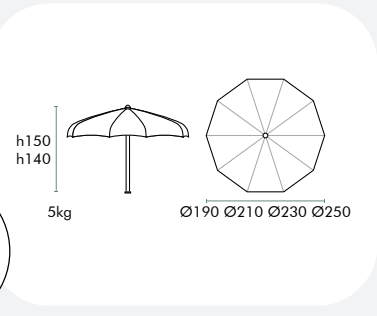

twist-n-lock system