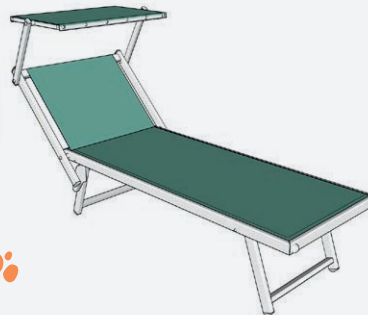

tiles

wood

sand

grass

pebbles

501 RELAX

standard

Our best seller lightweight niko sunbed with the best price/quality ratio. With RELAX hand-safe system. Ideal for sandy beaches and swimming pools.

601 RELAX

heavy

The original niko heavy-duty folding sunbed made with a stronger structure. With RELAX hand-safe system. Ideal for stone and grass surfaces.

Deep anodized frame (21 micron).

602 MAXI RELAX

maxi

Stronger and longer version of our niko sunbed for increased comfort.

With RELAX hand-safe system.

Deep anodized frame (21 micron).

Available with higher seat for disabled.

701 BIG

extralarge

Extralarge version of our heavy duty sunbed, larger and longer than standard.