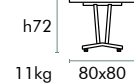

director

80x80 modular dining table designed for 4 regista chairs (mounting kit).

FIXEDTABLE

table