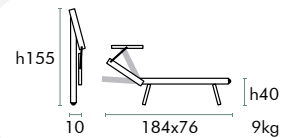

standard

Our best seller lightweight niko sunbed with the best price/quality ratio. With RELAX hand-safe system. Ideal for sandy beaches and swimming pools.